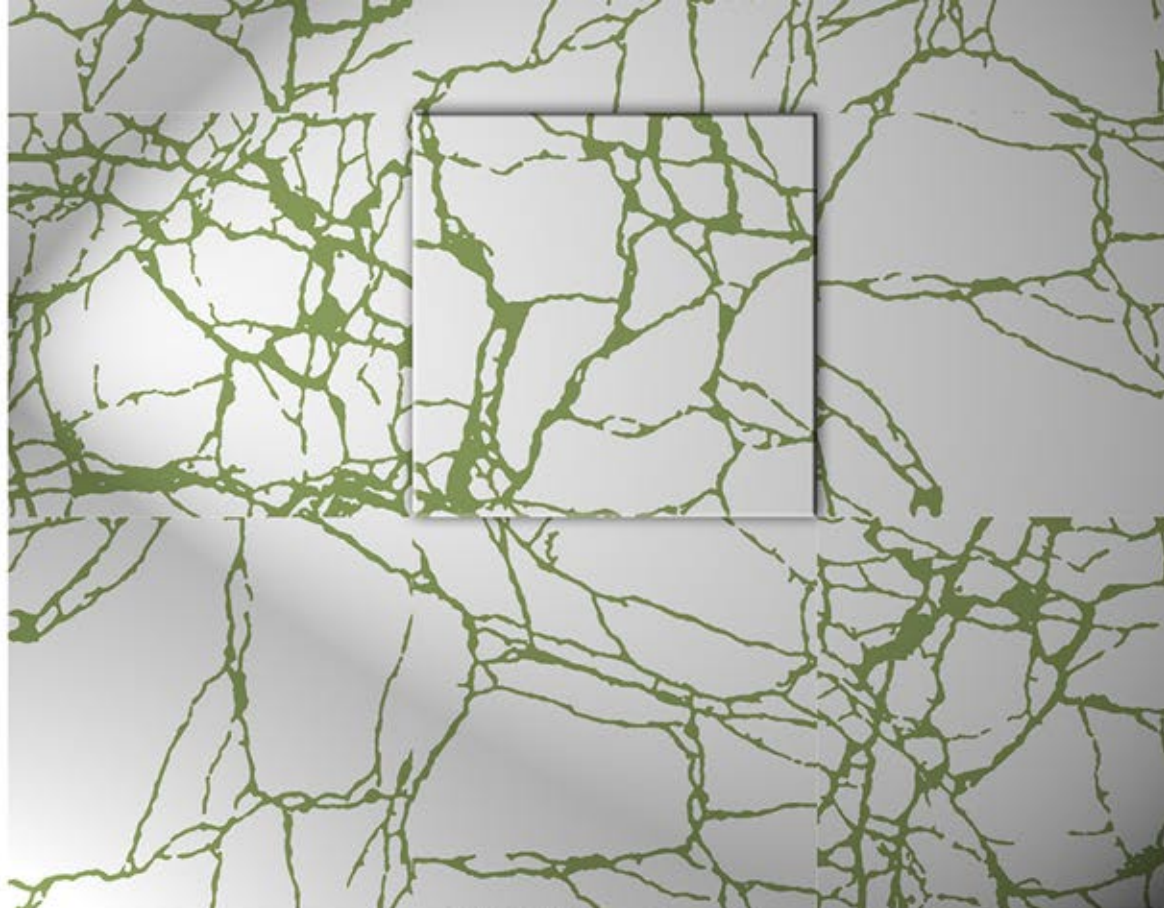

MAGENTA Pattern B

MAGENTA Pattern C

COLOURS

60x60

23" ⁵/₈ x 23" ⁵/₈

GREEN Pattern

Mattoncino

WHITE & Pattern COLOURS