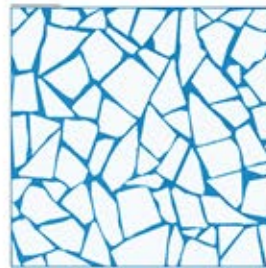

Q-X55 PALLADIANA

60x60 23¹¹/₁₆x23⁵/₈

10x30 3¹¹/₁₆x11¹¹/₁₆

WHITE

Cyano